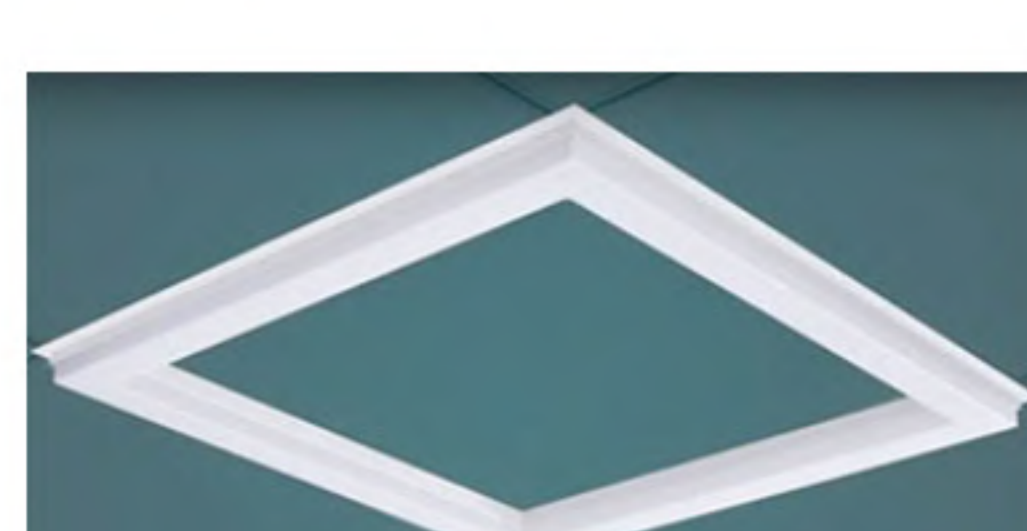

Product Brochure

CALL: 94442 81042 / 96292 08878

Know more about Wipro innovations.

Verge LED