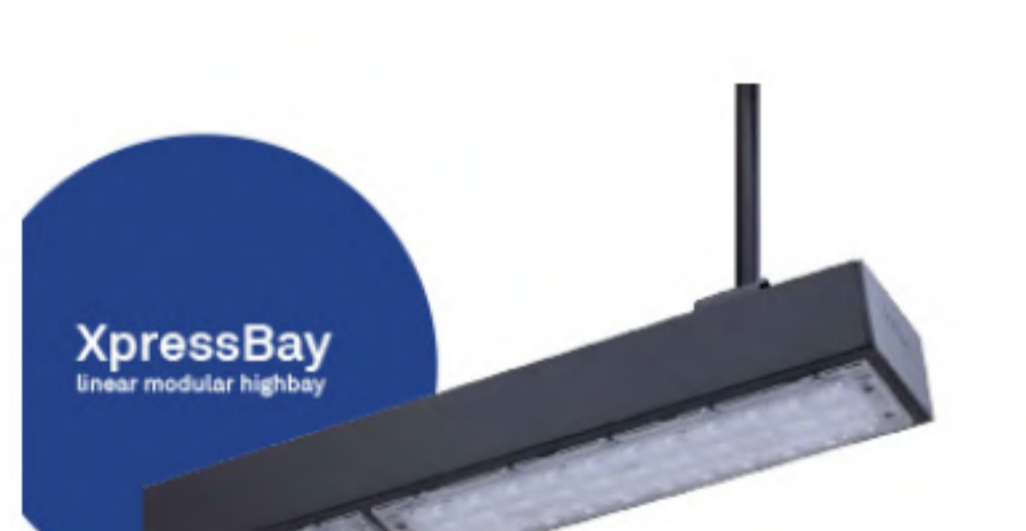

XpressBay HighBay